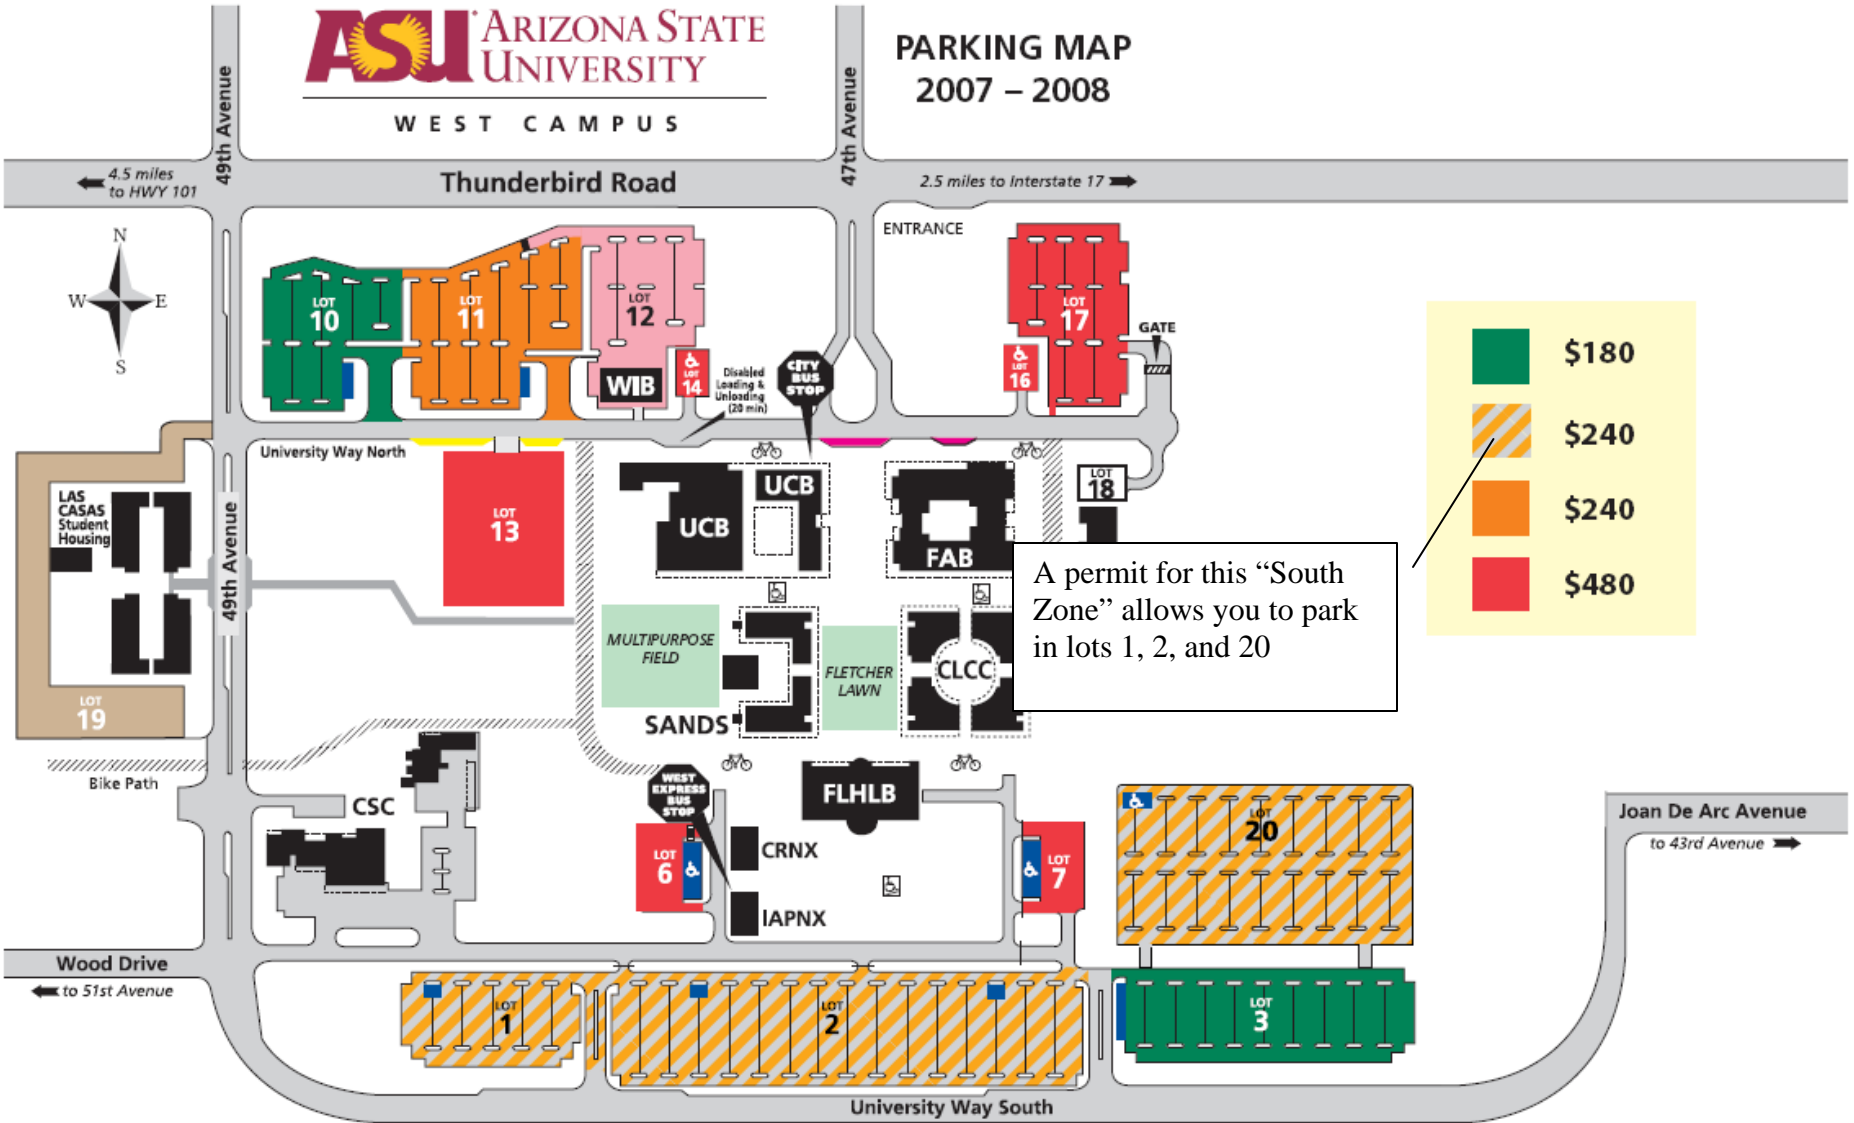

WEST CAMPUS

PARKING MAP 2007 - 2008

	\$180
	\$240
	\$240
	\$480

A permit for this "South Zone" allows you to park in lots 1, 2, and 20